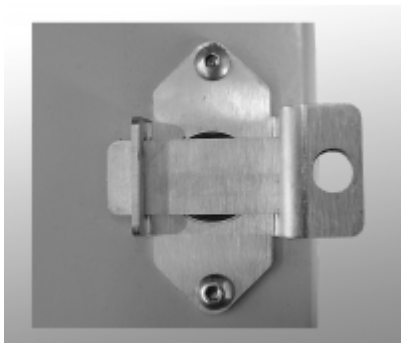

Quality Products. Service Excellence.

Padlock Adaptor

EJ Series

Features

- For use with Eclipse Junior (EJ) Series enclosures.
- Padlock adaptor fits directly over the slotted quarter turn preventing access.
- 2mm thick 14 gauge stainless steel.
- Stainless steel mounting hardware provided.
- Once installed, the bolts cannot be removed without the door open.
- Easy installed in the field.
- Padlock not included.
- Maintains UL/CSA Type 4, 4X rating.